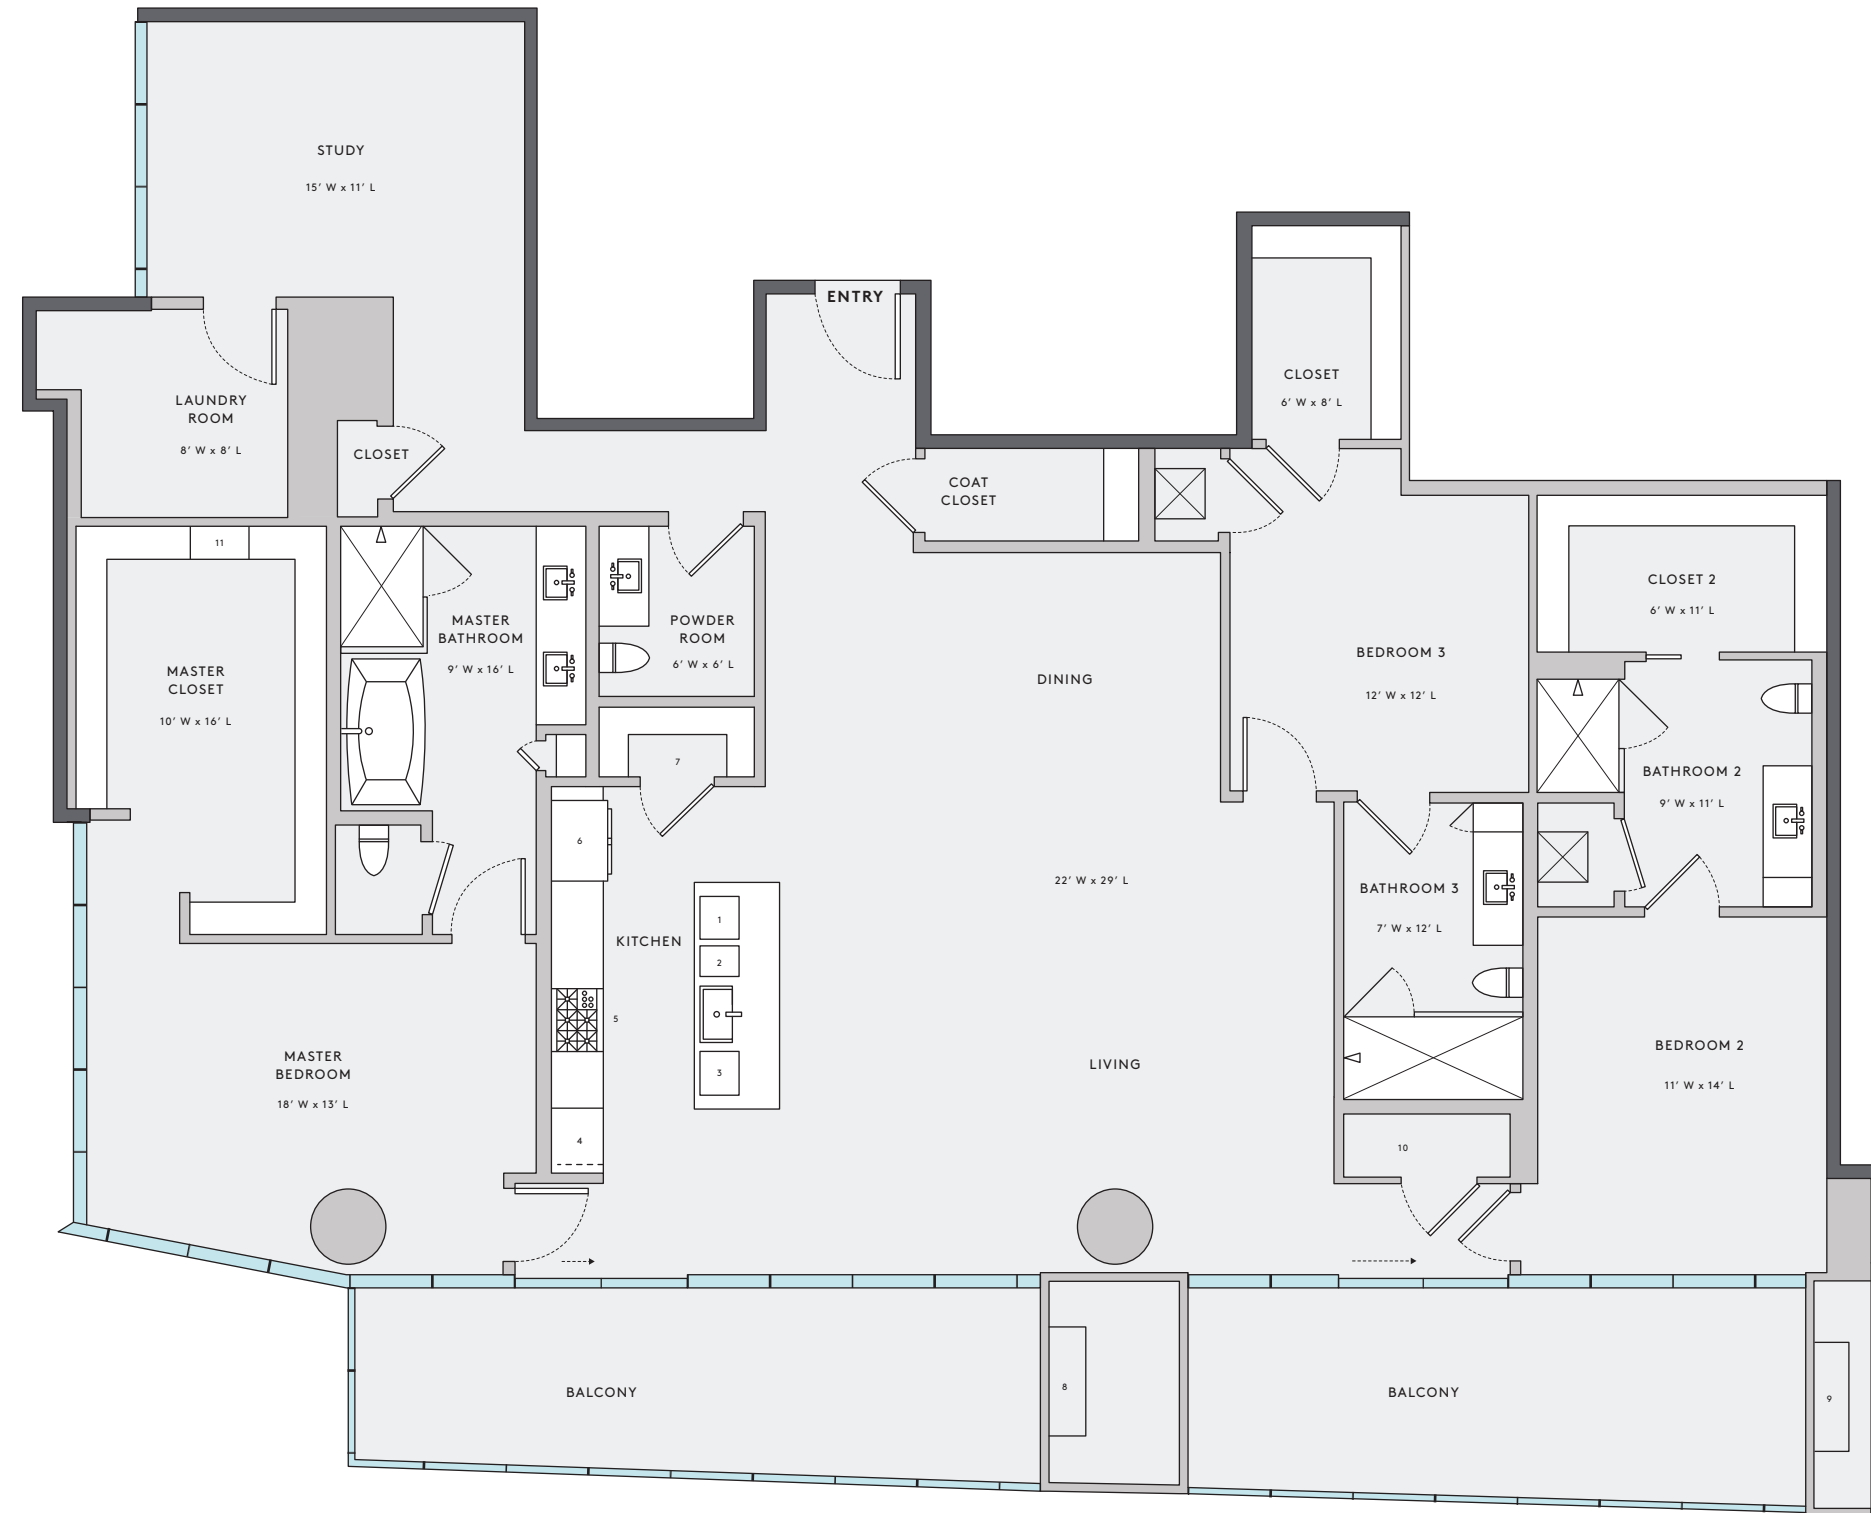

UNIT G

FLOORPLAN | SOUTHWEST

3 BEDROOM
3 1/2 BATHROOM
STUDY

INTERIOR LIVING | 2,789
EXTERIOR LIVING | 494
TOTAL LIVING | 3,283

- 1 WINE STORAGE
- 2 TRASH
- 3 DISHWASHER
- 4 OVEN & MICROWAVE
- 5 STOVE
- 6 REFRIGERATOR
- 7 PANTRY
- 8 FIREPLACE
- 9 FIREPLACE
- 10 AV CLOSET
- 11 LAUNDRY CHUTE

SALES CENTER
7800 N. DALLAS PARKWAY
SUITE 156 | PLANO, TX 75024

469 900 9333
WINDROSETOWER.COM

Floor plans shown are not to any particular scale and are subject to change. All dimensions are approximate, are subject to change, and are measured using specific methods, which dimensions may vary from the description and definition of the "residence" and "unit" as set forth in the purchase contract and which will be conveyed.