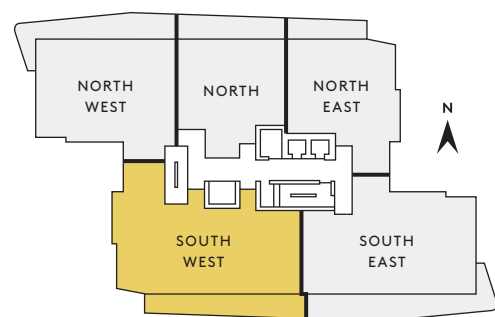

UNIT G

FLOORPLAN | SOUTHWEST

3 BEDROOM
3 1/2 BATHROOM
STUDY

INTERIOR LIVING | 2,789
EXTERIOR LIVING | 494
TOTAL LIVING | 3,283

- 1 WINE STORAGE
- 2 TRASH
- 3 DISHWASHER
- 4 OVEN & MICROWAVE
- 5 STOVE
- 6 REFRIGERATOR
- 7 PANTRY
- 8 FIREPLACE
- 9 FIREPLACE
- 10 AV CLOSET
- 11 LAUNDRY CHUTE

SALES CENTER
7800 N. DALLAS PARKWAY
SUITE 156 | PLANO, TX 75024

469 900 9333
WINDROSETOWER.COM

Floor plans shown are not to any particular scale and are subject to change. All dimensions are approximate, are subject to change, and are measured using specific methods, which dimensions may vary from the description and definition of the "residence" and "unit" as set forth in the purchase contract and which will be conveyed.