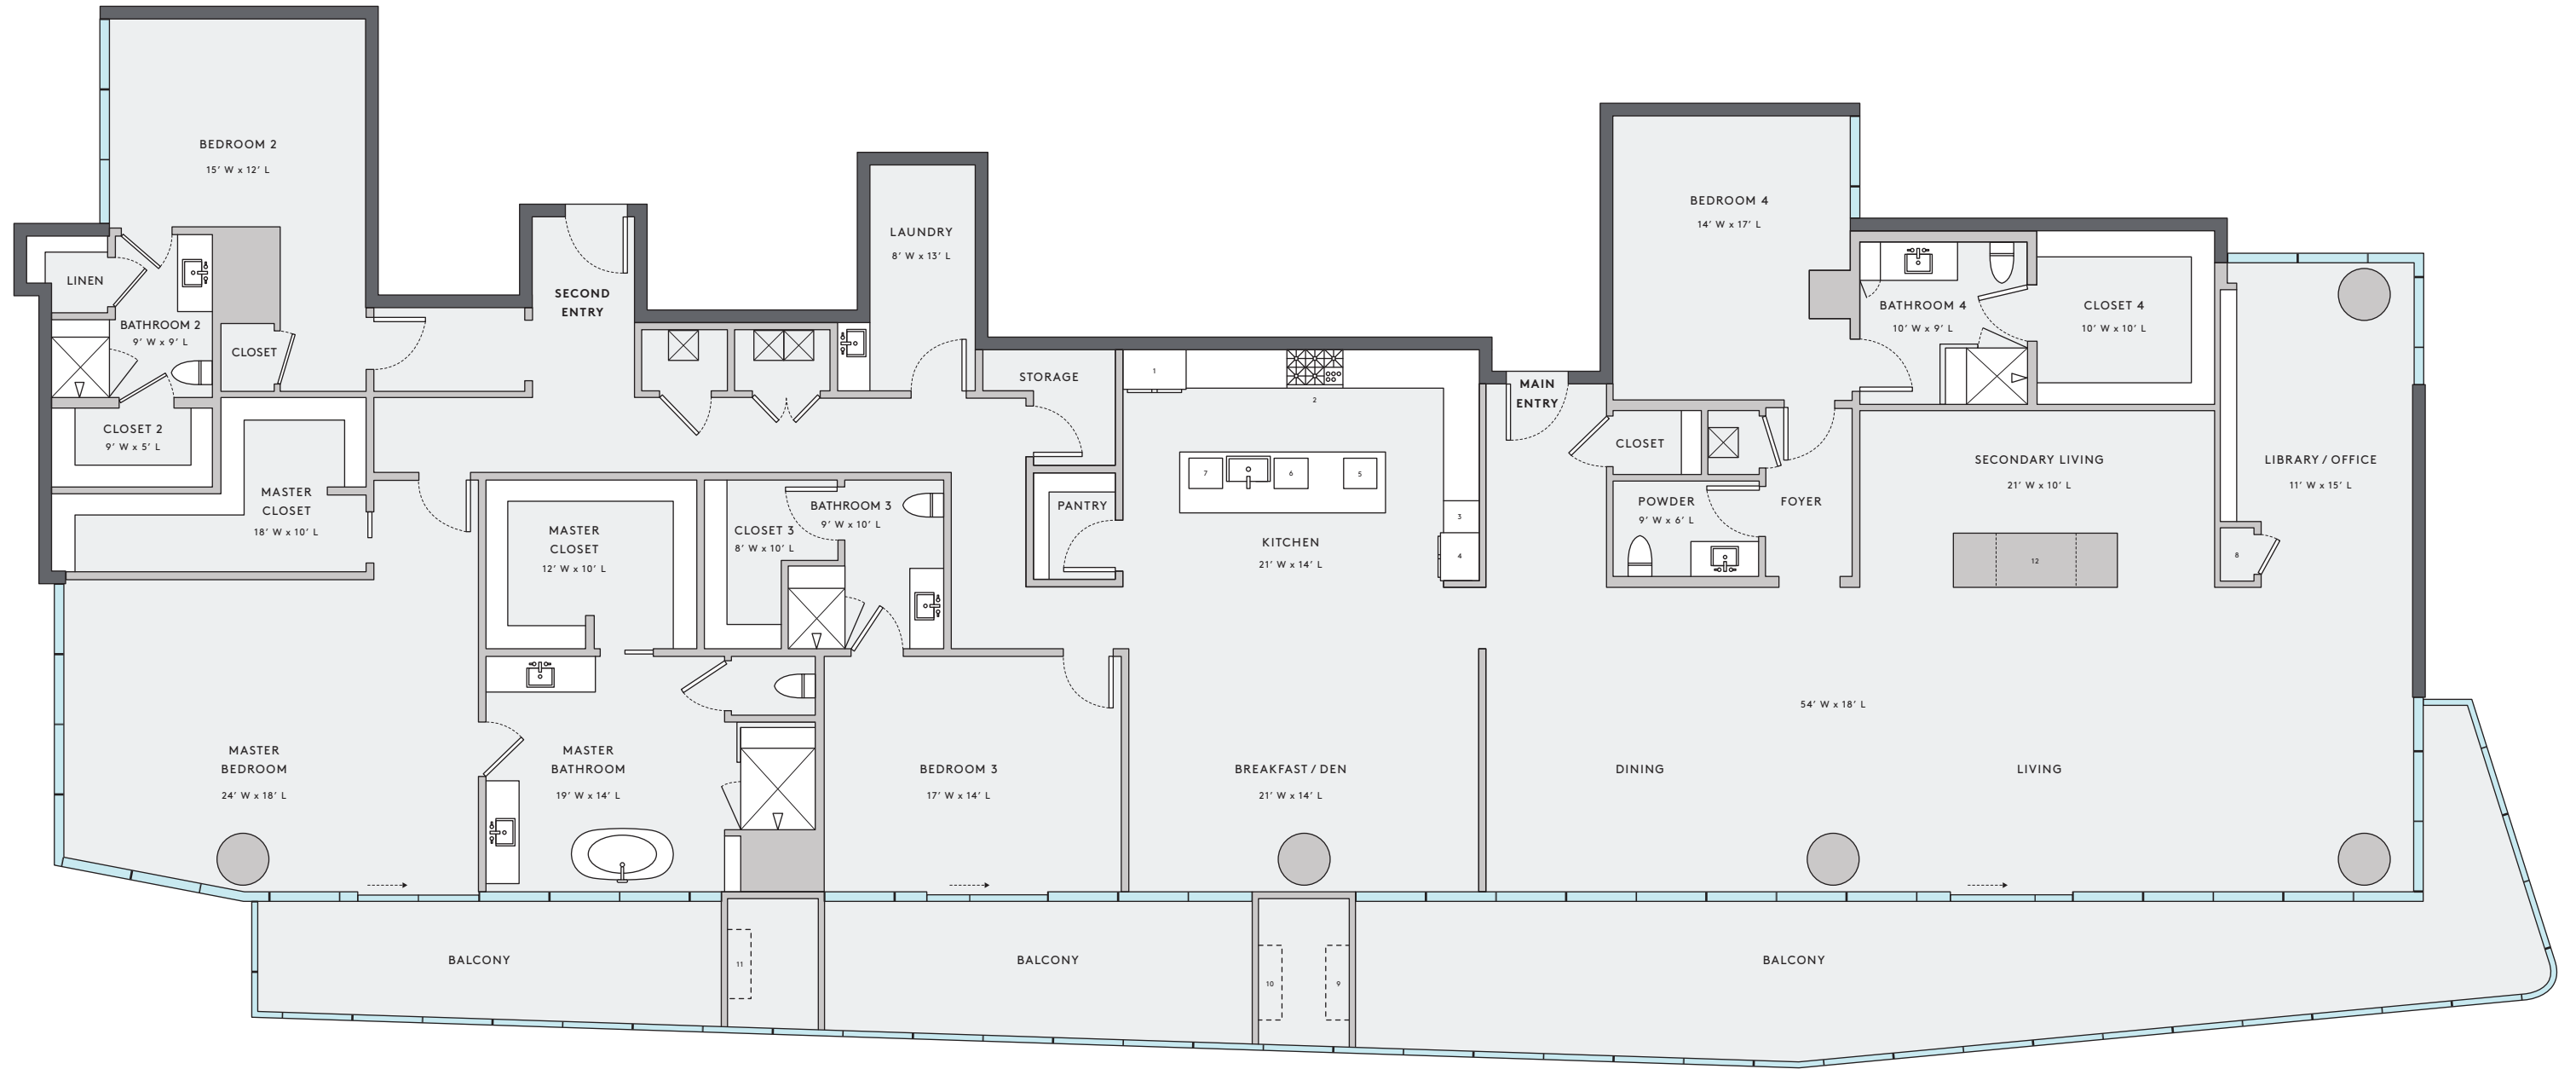

UNIT K

FLOORPLAN | SOUTH COMBINATION

4 BEDROOM

4½ BATHROOM

INTERIOR LIVING

5,392

EXTERIOR LIVING

1,187

7 DISHWASHER

8 AV CLOSET

9 FIREPLACE 1

10 FIREPLACE 2

11 FIREPLACE 3

12 FIREPLACE 4

SALES CENTER
7800 N. DALLAS PARKWAY
SUITE 156 | PLANO, TX 75024

469 900 9333
WINDROSETOWER.COM

Floor plans shown are not to any particular scale and are subject to change. All dimensions are approximate, are subject to change, and are measured using specific methods, which dimensions may vary from the description and definition of the "residence" and "unit" as set forth in the purchase contract and which will be conveyed.